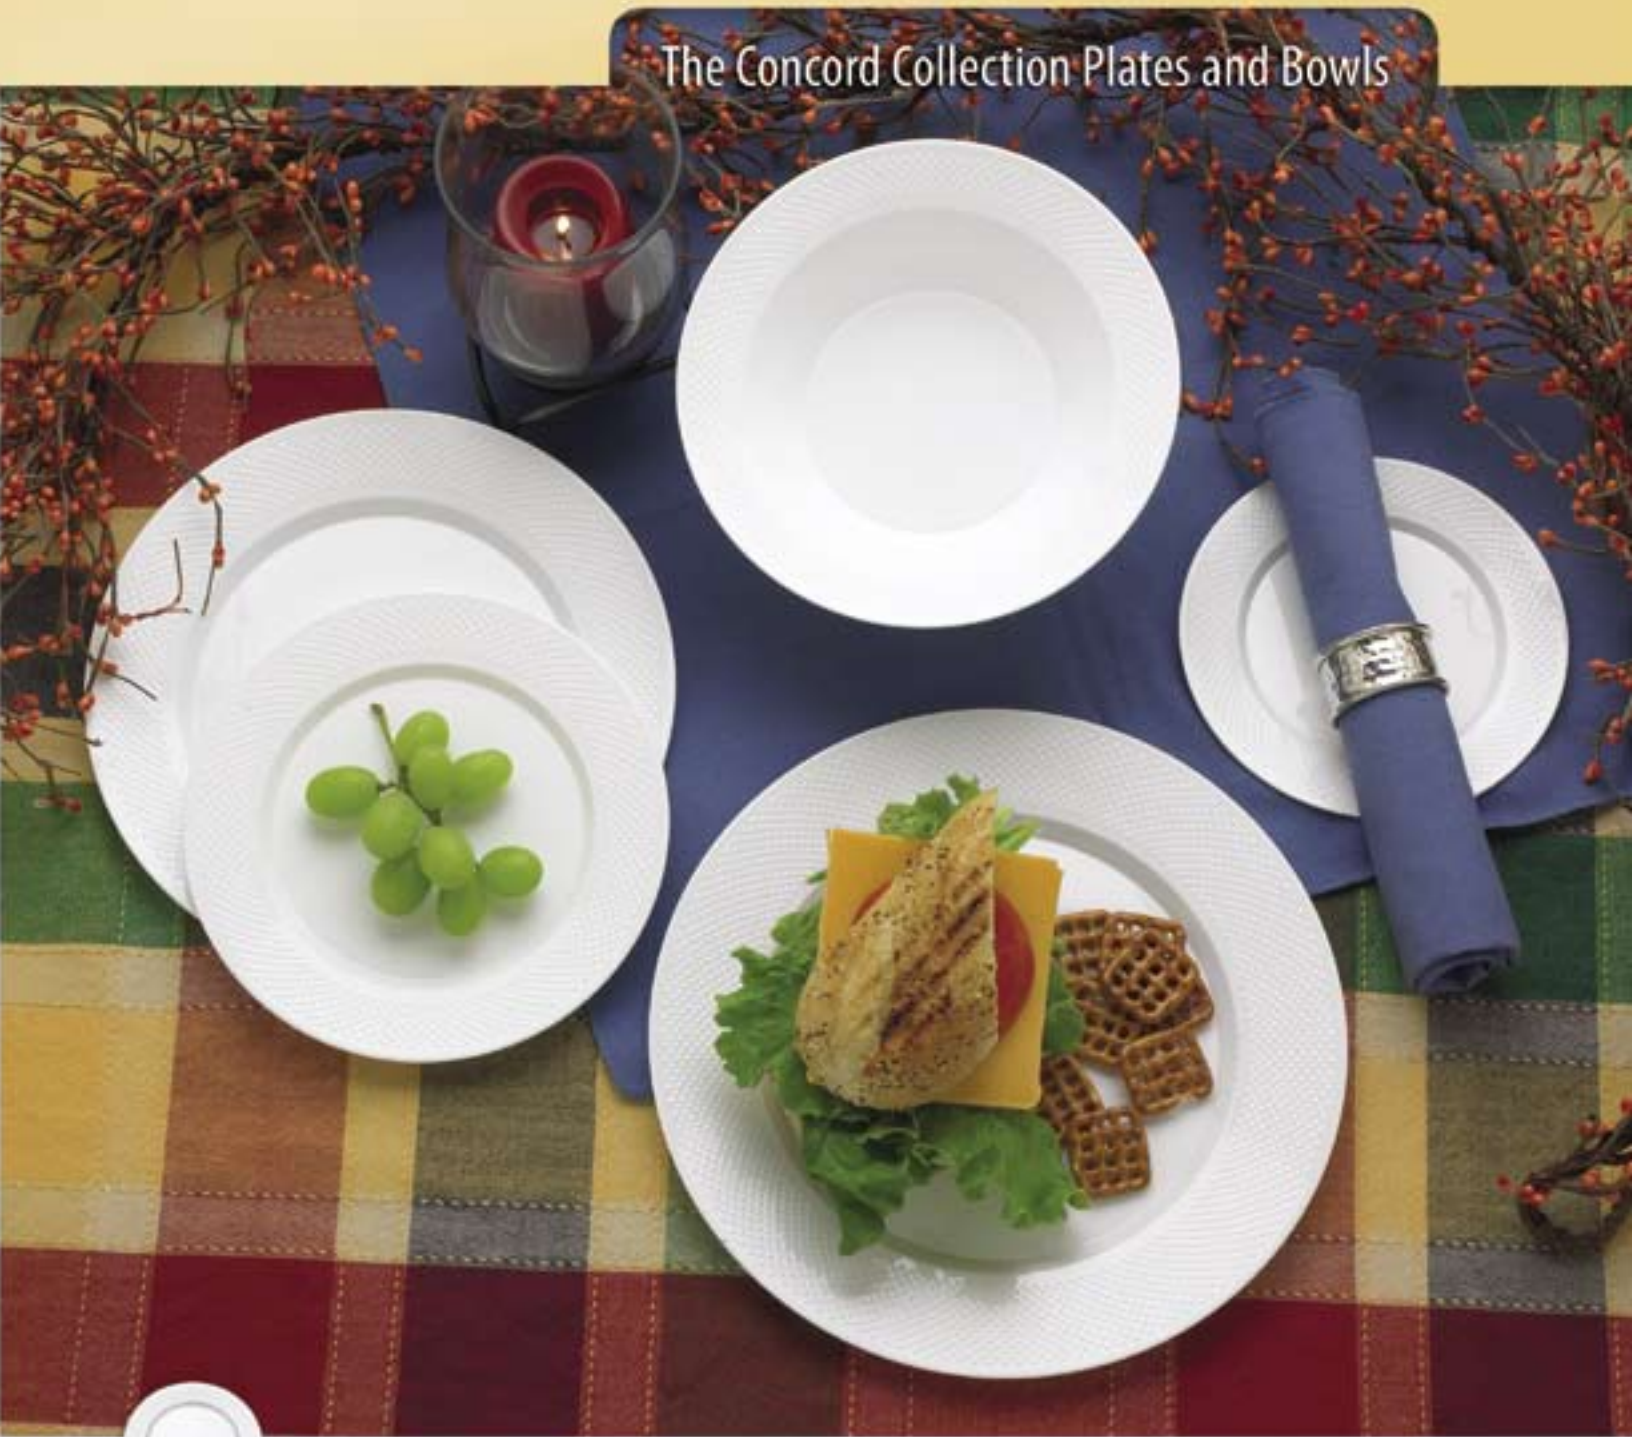

The Concord Collection Plates and Bowls

Clear

White

Beige

Black

Color	6" Cake Plate Item Number	7" Hors d'Oeuvres Plate Item Number	9" Luncheon Plate Item Number	10" Full Size Dinner Plate Item Number	12oz. Soup & Salad Bowl Item Number
Clear	CC06016	CC07016	CC19016	CC10016	CC12116
White	CC06000	CC07000	CC19000	CC10000	CC12100
Beige	CC06007	CC07007	CC19007	CC10007	CC12107
Black	CC06011	CC07011	CC19011	CC10011	CC12111